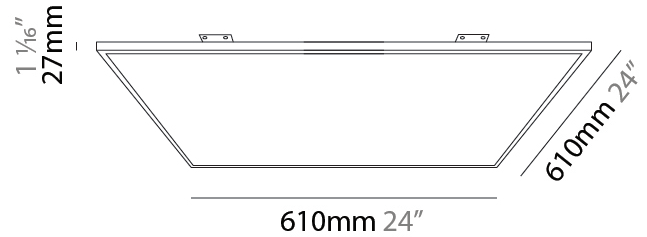

ELEGANT RECESSED

A56188- -

base number   Color   Finish
Temperature   Options

1. To build a product code in our configurator select the specify button on the base model # product page
2. To build a manual product code on this datasheet choose from the options listed below in blue font and add the suffix to the base model #

GENERAL

Series: Elegant
Brand: Ivela
Division: Architectural
Mounting Type: Recessed
Mounting Location: Ceiling
Subcategory: Panels

PHYSICAL

Shape: Square
Length (mm): 610
Length (in): 24
Width (mm): 610
Width (in): 24
Height (mm): 27
Height (in): 1 1/16
Light Distribution: Direct
Diffuser: PMMA - Opal
Fixture Finish: WHI / BLK / GLD
Fixture Material: Aluminum

ELECTRICAL

Lamp Type: LED
Input Wattage (W): 48
Dimming: Tri-Mode (Non-Dimming and Phase Dimming (120Vac only) and 0-10V Dimming)
Driver Included: No
Driver Location: Remote
Driver Type: Constant Voltage - Universal
Driver Class: Class 2
Input Voltage (V): 120 - 277
Output Voltage (V): 24

LED

Color Temperature (°K): 2700 / 3000 / 4000
Max. Delivered Lumen (lm): 3456 / 3600 / 3816
Nominal Lumen (lm): 5760 / 6000 / 6360
CRI: >93 CRI
Lamp Life (hrs): 50000

OPTICAL

RATINGS AND CERTIFICATIONS

Certified By: CSA Certified to UL and CSA Standards
IP rating: IP20

PROJECT
TYPE
SPECIFIER
QUANTITY
DATE