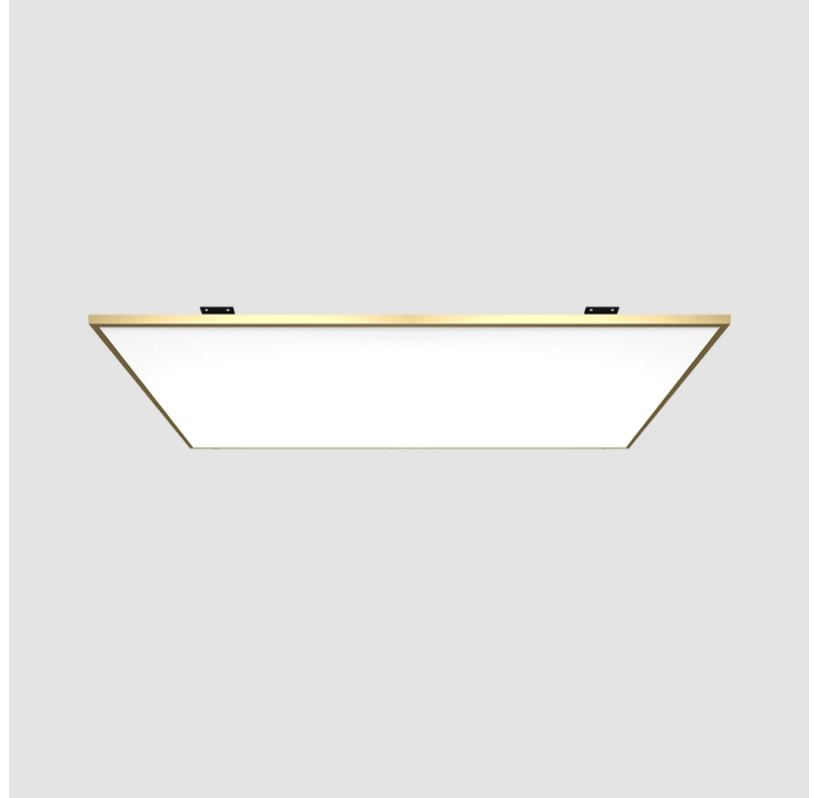

ELEGANT RECESSED

A56189- -

base number
Color   Finish
Temperature   Options

PROJECT
TYPE
SPECIFIER
QUANTITY
DATE

1. To build a product code in our configurator select the specify button on the base model # product page
2. To build a manual product code on this datasheet choose from the options listed below in blue font and add the suffix to the base model #

GENERAL

Series: Elegant
Brand: Ivela
Division: Architectural
Mounting Type: Recessed
Mounting Location: Ceiling
Subcategory: Panels

PHYSICAL

Shape: Square
Length (mm): 910
Length (in): 35 ¹³/₁₆
Width (mm): 910
Width (in): 35 ¹³/₁₆
Height (mm): 27
Height (in): 1 ¹/₁₆
Light Distribution: Direct
Diffuser: PMMA - Opal
Fixture Finish: WHI / BLK / GLD
Fixture Material: Aluminum

ELECTRICAL

Lamp Type: LED
Input Wattage (W): 72
Dimming: Tri-Mode (Non-Dimming and Phase Dimming (120Vac only) and 0-10V Dimming)
Driver Included: No
Driver Location: Remote
Driver Type: Constant Voltage - Universal
Driver Class: Class 2
Input Voltage (V): 120 - 277
Output Voltage (V): 24

LED

Color Temperature (°K): 2700 / 3000 / 4000
Max. Delivered Lumen (lm): 5184 / 5400 / 5724
Nominal Lumen (lm): 8640 / 9000 / 9540
CRI: >93 CRI
Lamp Life (hrs): 50000

OPTICAL

RATINGS AND CERTIFICATIONS

Certified By: CSA Certified to UL and CSA Standards
IP rating: IP20