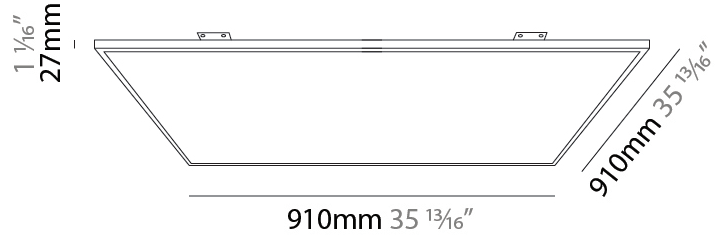

ELEGANT RECESSED

A56189- -

base number
Color   Finish
Temperature   Options

PROJECT
TYPE
SPECIFIER
QUANTITY
DATE

1. To build a product code in our configurator select the specify button on the base model # product page
2. To build a manual product code on this datasheet choose from the options listed below in blue font and add the suffix to the base model #

GENERAL

Series: Elegant
Brand: Ivela
Division: Architectural
Mounting Type: Recessed
Mounting Location: Ceiling
Subcategory: Panels

PHYSICAL

Shape: Square
Length (mm): 910
Length (in): 35 ¹³/₁₆
Width (mm): 910
Width (in): 35 ¹³/₁₆
Height (mm): 27
Height (in): 1 ¹/₁₆
Light Distribution: Direct
Diffuser: PMMA - Opal
Fixture Finish: WHI / BLK / GLD
Fixture Material: Aluminum

ELECTRICAL

Lamp Type: LED
Input Wattage (W): 72
Dimming: Tri-Mode (Non-Dimming and Phase Dimming (120Vac only) and 0-10V Dimming)
Driver Included: No
Driver Location: Remote
Driver Type: Constant Voltage - Universal
Driver Class: Class 2
Input Voltage (V): 120 - 277
Output Voltage (V): 24

LED

Color Temperature (°K): 2700 / 3000 / 4000
Max. Delivered Lumen (lm): 5184 / 5400 / 5724
Nominal Lumen (lm): 8640 / 9000 / 9540
CRI: >93 CRI
Lamp Life (hrs): 50000

OPTICAL

RATINGS AND CERTIFICATIONS

Certified By: CSA Certified to UL and CSA Standards
IP rating: IP20